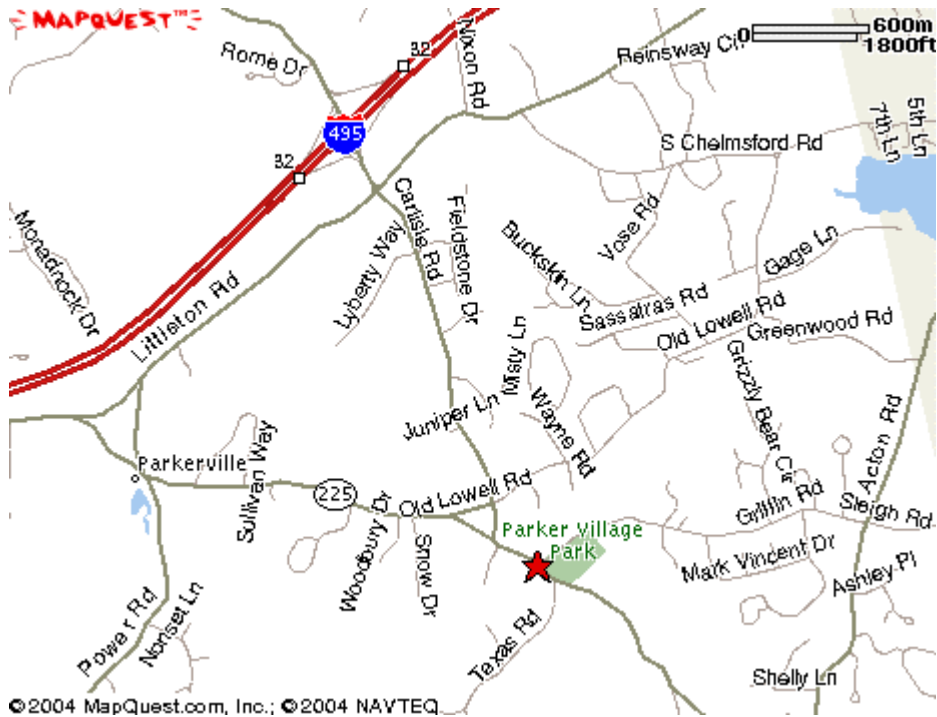

Westford Youth Soccer Association

Map & Directions to Jack Walsh Field (Parker Village)

I 495 South to Exit 32 (Route 225 Westford/Boston Road); at the end of the ramp, turn left under highway and follow the directions below.

I 495 North to Exit 32 (Route 225 Westford/Boston Road); at the end of the ramp, turn right and follow the directions below.

- Proceed straight on Boston Road through traffic light between Mobil and Exxon service stations. You are now on Carlisle Road.
- Continue straight on Carlisle Road for 1.5 miles to T-junction
- Go left at the T-intersection with Route 225 towards Carlisle & Bedford
- Go left into the Parking Lot (about 25 yards after Griffin Road).

If using Mapquest or similar software, get directions for 1-25 Griffin Road, Westford.