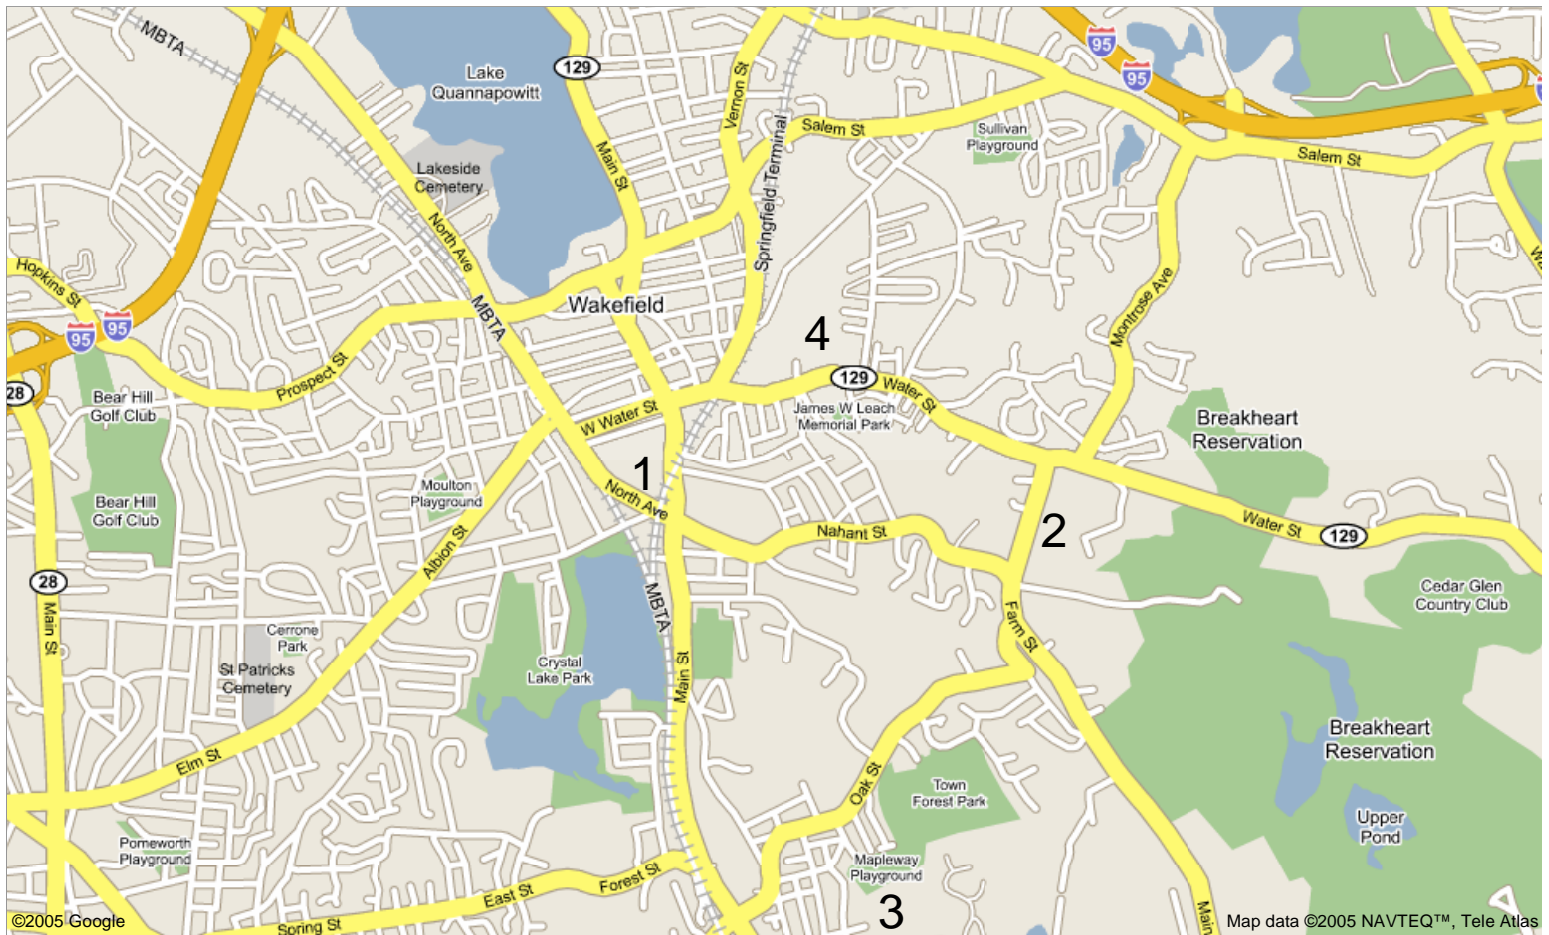

Wakefield Soccer Association Soccer Fields

- 1 Walton Field, North Avenue (at Galvin Middle School) -- SPRING SEASON
- 2 Blatz Field, Farm Street (behind Woodville School) -- SEE NOTE BELOW
- 3 Mapleway Playground, Maple Way, (off Oak Street) -- U10 / FALL SEASON
- 4 Nasella Field, Melvin Street Extension (off Water Street - Rte 129) - FALL SEASON

10:15 GU10 III/IV

11:30 BU10 I/II

NOTE:

U10 games played at Walton until 5/28/05

U10 games played at Blatz after 5/29/05