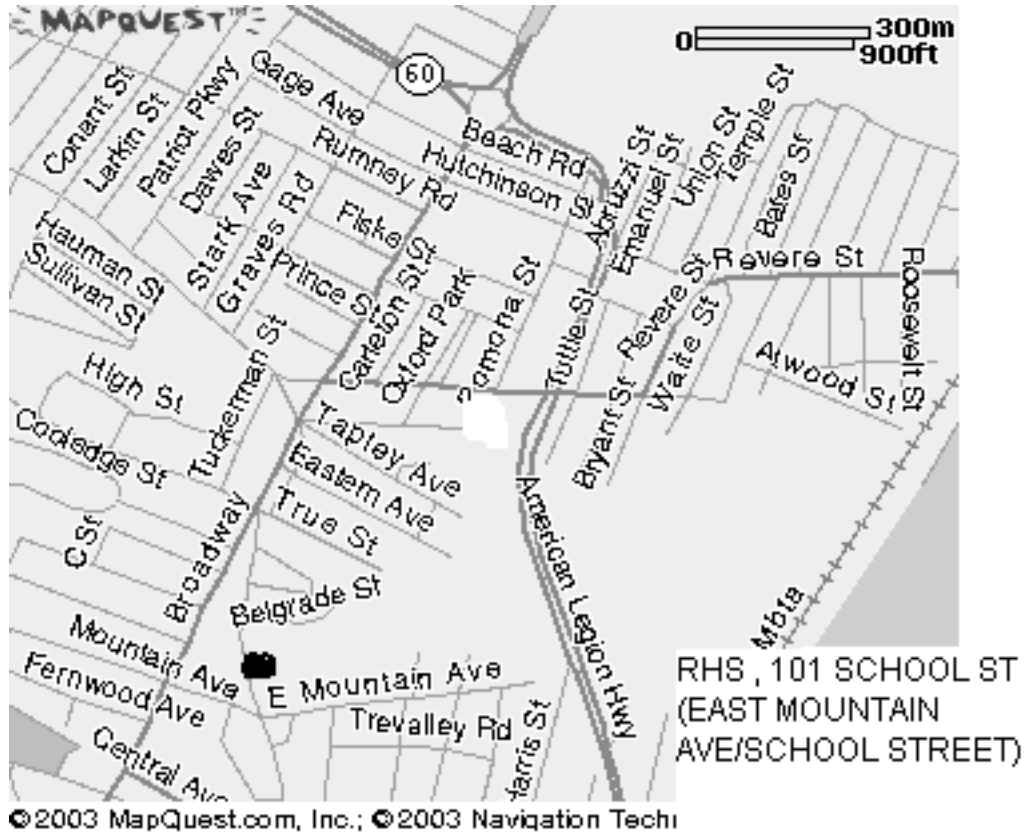

Directions for Revere Soccer Fields CALL TO CONFIRM FIELD LOCATION

REVERE HIGH SCHOOL FIELD (Ambrose Field connected to RHS Field)

95 North/128North, take 93 south towards Boston, take 16 east towards Revere, Mystic Valley Pkwy towards Everett/Revere, to Revere Beach Pkwy, continue toward 107 North/Revere/Lynn, Turn left onto Broadway, Turn right onto East Mountain Ave., at the Stop sign go left Revere High School in front of you.

FOR AMBROSE FIELDS park at RHS park lot enter towards field and follow path around to the left (Ambrose field near tennis court)
Beachmont Field

95 North/128North, take 93 south towards Boston, take 16 east towards Revere, Mystic Valley Pkwy towards Everett/Revere, to Revere Beach Pkwy Continue on Revere Beach Pkwy till exit Winthrop Ave/Revere Beach Pkwy/MA 145E continue follow Winthrop Ave. Turn right onto Bennington St. (Suffolk Downs will be on right hand side before Train Station.(at Beachmont MBTA Station).

Harry Della Russo Stadium (backup field)

95 North/128North, take 93 south towards Boston, take 16 east towards Revere, Mystic Valley Pkwy towards Everett/Revere, to Revere Beach Pkwy, continue toward 107 North/Revere/Lynn, Turn left onto Broadway,

Turn left onto Park Ave., Stadium is approx 1 block on right side next to baseball field.

©2003 MapQuest.com, Inc.; ©2003 Navigation Tech