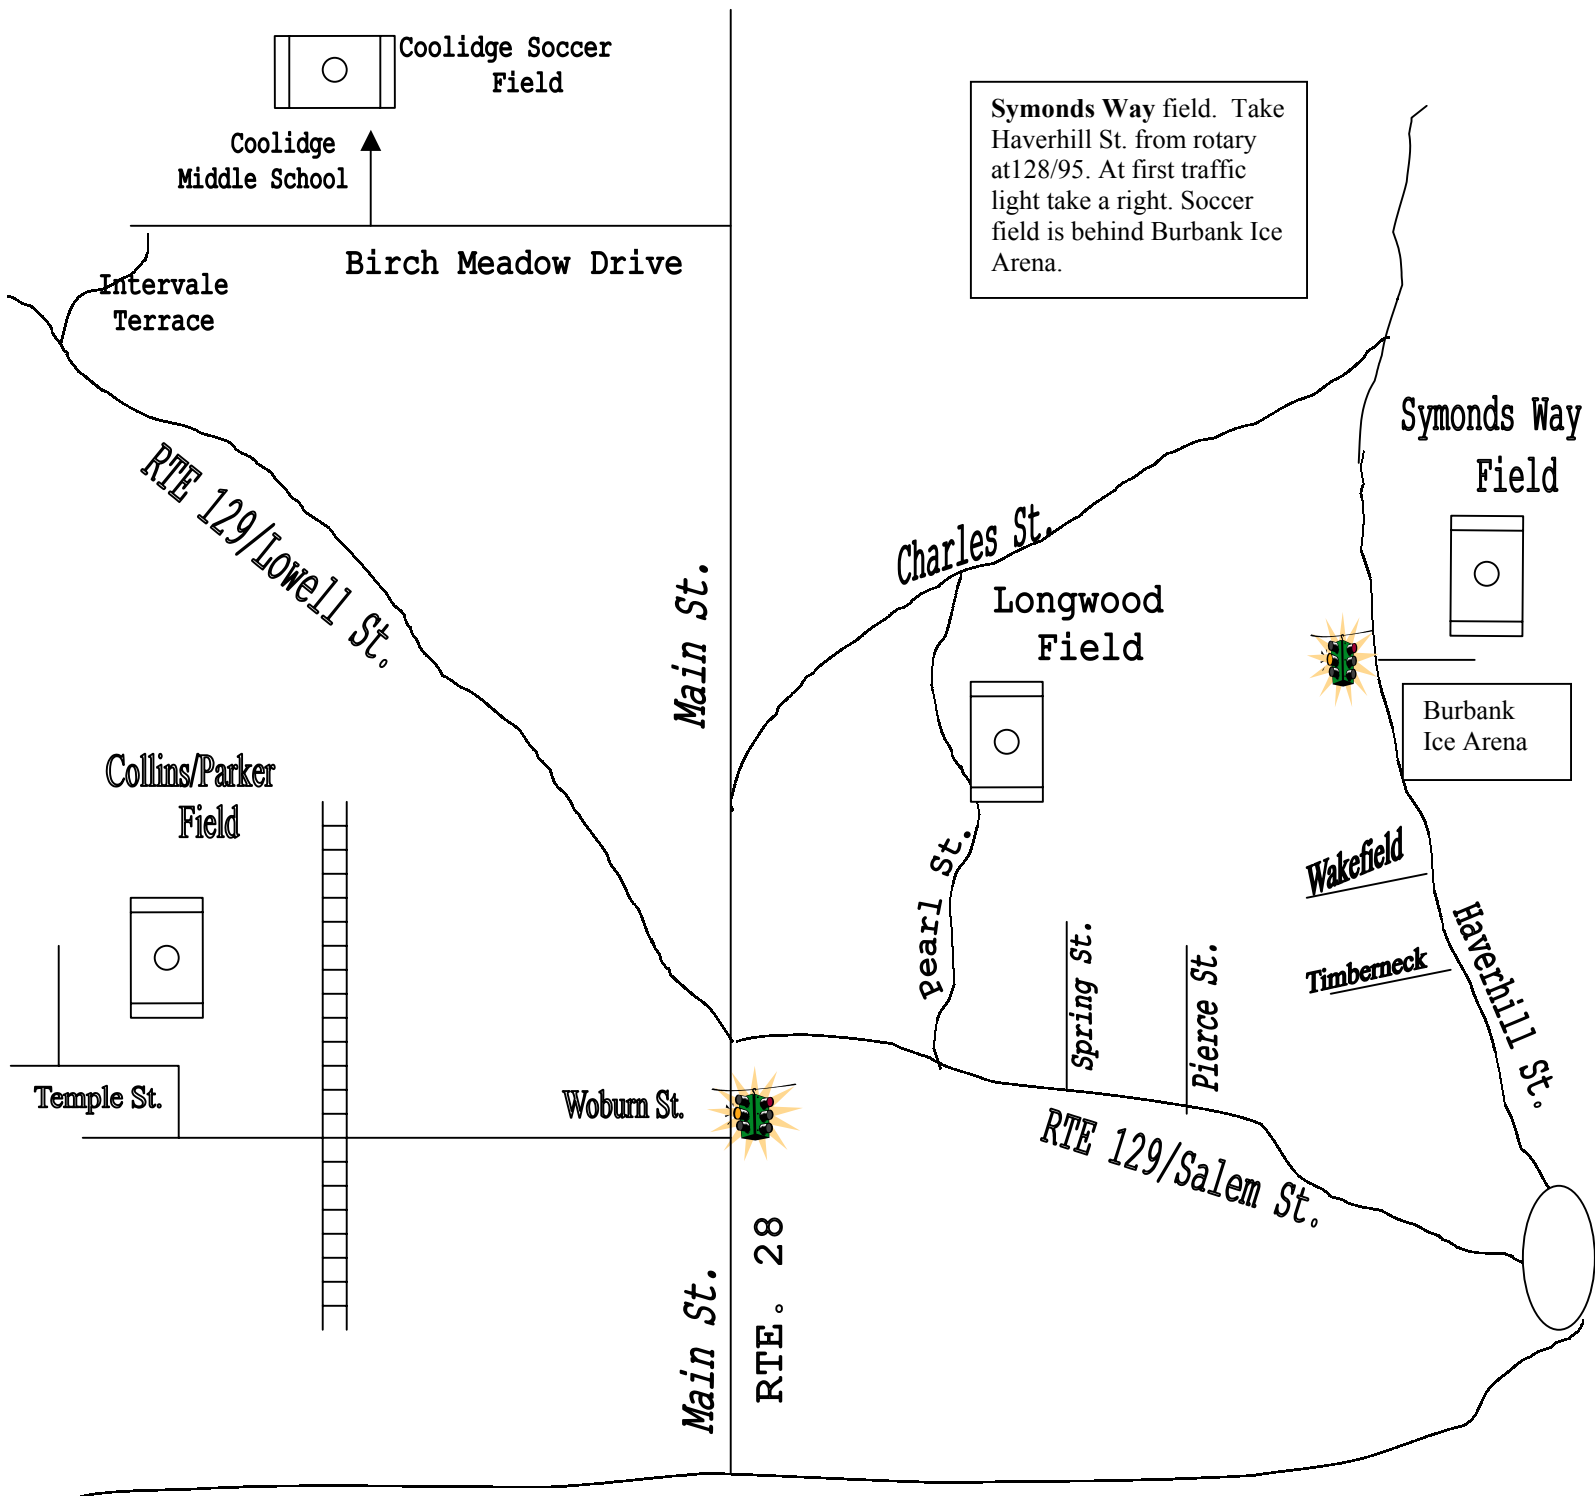

READING UNITED SOCCER CLUB

Please confirm time and field with coach.

Symonds Way field. Take Haverhill St. from rotary at 128/95. At first traffic light take a right. Soccer field is behind Burbank Ice Arena.

Symonds Way Field

Burbank Ice Arena

Longwood Field

Wakefield

Timberneck

RTE 128/95

Longwood Field on Pearl St. Take Min St. (RTE 28) to 129 East. Pearl St is 1/2 mile on the left at a flashing yellow light.

Coolidge Field on Birch Meadow Drive. Take Main St. (RTE 28) through the center of Reading. At traffic lights take a left onto Birch Meadow Drive. Field is behind Coolidge Middle School about 1/4 mile on the right.

Collins Field at the Parker School. Take Woburn St. (next to town hall at RTE 28 & RTE 129, past the railroad tracks). Take a right onto Temple St. Parking available in school parking lot.