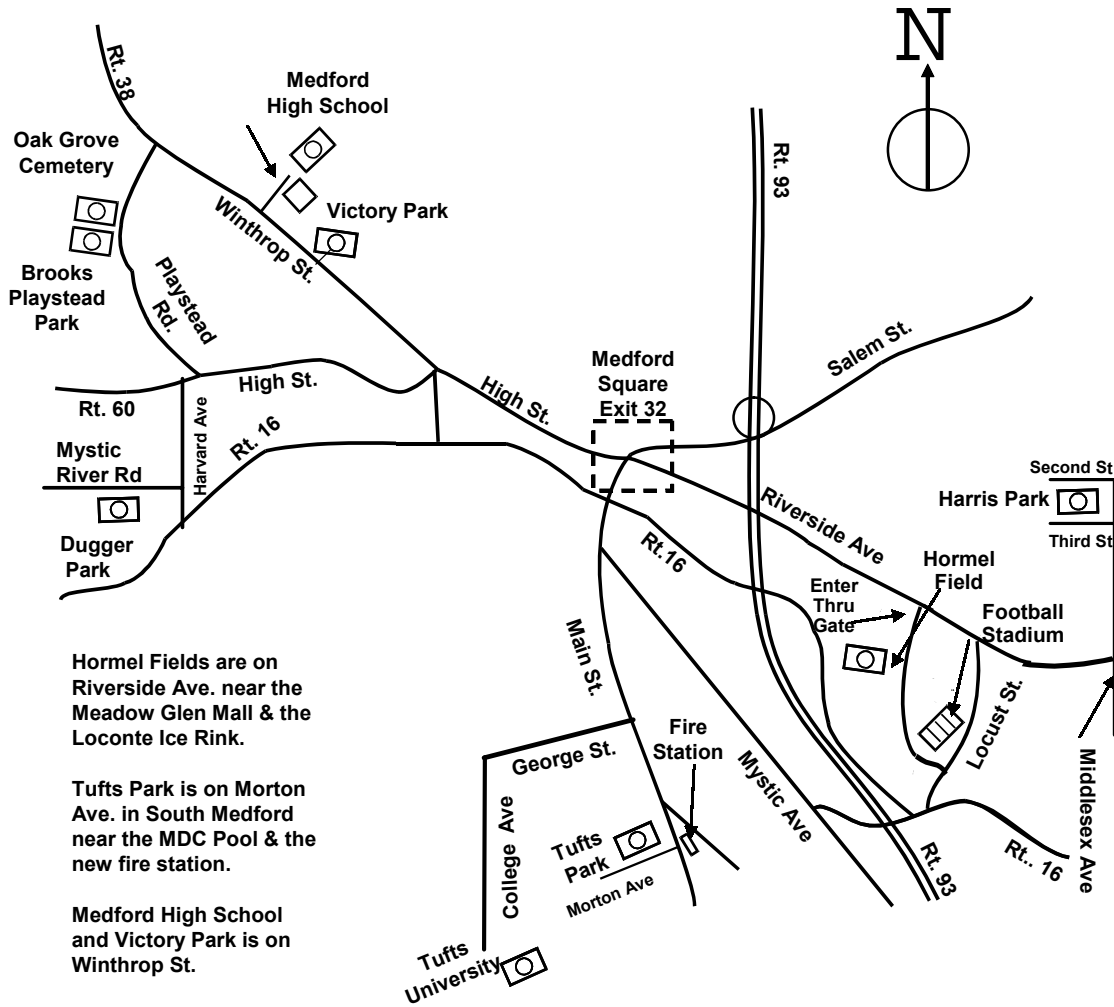

Medford Soccer

Tufts Park, Dugger Park, Brooks Playstead Park, Victory Park
 Brooks Playstead Park, Medford High School, Tufts University, and Hormel
Please notify the Coach you are playing to identify which field you are on.

Hormel Fields are on
 Riverside Ave. near the
 Meadow Glen Mall & the
 Loconte Ice Rink.

Tufts Park is on Morton
 Ave. in South Medford
 near the MDC Pool & the
 new fire station.

Medford High School
 and Victory Park is on
 Winthrop St.

Brooks Playstead Park is
 on Playstead Rd. and
 Dugger Parks on Mystic
 River Rd. both in West
 Medford near the RR
 tracks and the Gleason
 School.

Tufts University is on
 College Ave. from George St.

Harris Park is on Second St. from
 Middlesex Ave.