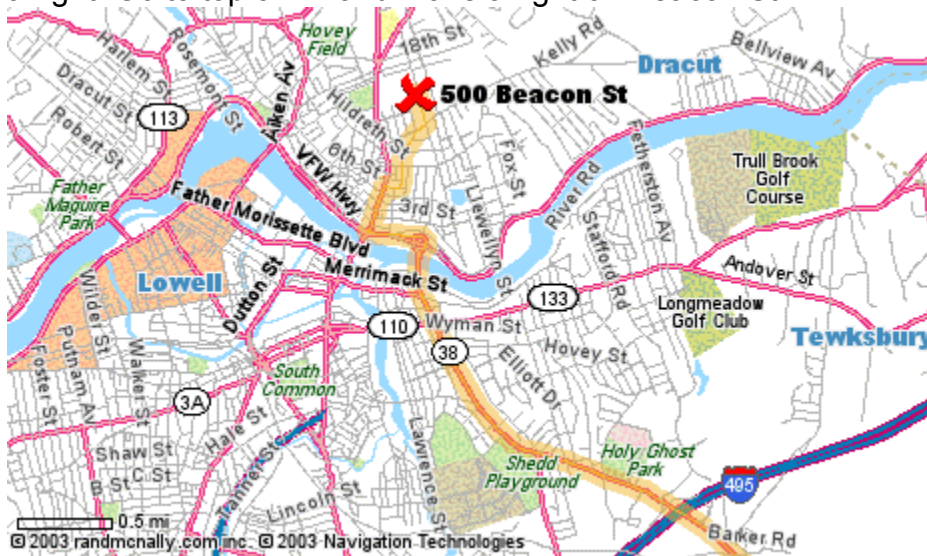

**Gage Field 500 Beacon St Lowell, MA 01850 U12/U14/U16/U18**

**From 93/495/3** take Route 38 North off of 495 (Rogers St to Nesmith St) across the Merrimack River( Bridge St.) Follow Rte 38/ Bridge St to Eighteenth St, take a right. Go to top of hill and make a right on Beacon St.

**Great Lowell Technical School 250 Pawtucket Blvd Tyngsboro, MA 01879 U12/U14/16/U18**

**From 93/495** take Route 38 North (Rogers St to Nesmith St) across the Merrimack River. Head West on the VFW Highway/Rte 113 past the University and MacDonald's. Follow BLVD past JJ Boomers and MA/COM. Continue approximately 4 miles. High School driveway on right at traffic light. PARK IN MAIN LOT, NOT IN DRIVEWAY.

**From Rte 3.** Exit at Drum Hill towards shopping area- follow through shopping area bearing to the left of the landfill. Stay straight past Market Basket and go over the Rourke Bridge. Make a left on the Blvd and continue for 4 miles. High School on your right at traffic light. . PARK IN MAIN LOT, NOT IN DRIVEWAY

**From Rte 3.** Exit at Drum Hill towards shopping area- follow through shopping area bearing to the left of the landfill. Stay straight past Market Basket and go over the Rourke Bridge. Take a left on BLVD and make your first right to Old Ferry Rd to end. Make a right onto Varnum and a left onto West Meadow. Follow past 1<sup>st</sup> school and turn in the last driveway of the second school. Park in school lot and walk through path to field. **THEY WILL SUSPEND GAME UNTIL CARS ARE MOVED.**