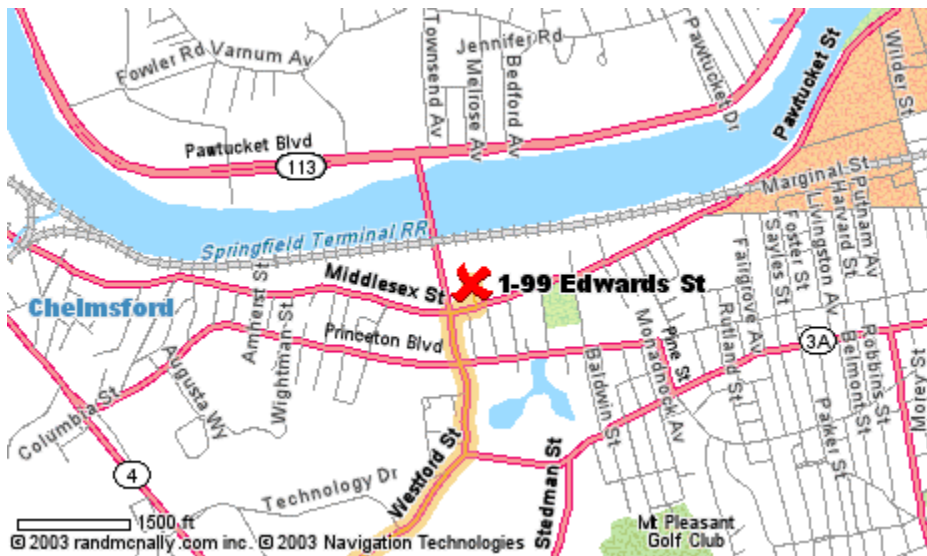

Edwards St Lowell, MA 01851 Lowell Youth Soccer U10

From 93/495/3 Take Rte 3 North to Drum Hill, Chelmsford. Right onto Drum Hill Rd (towards shopping area) follow past plaza's, bear left at landfill, straight onto Wood St. Right on Middlesex St (don't go over bridge) First left into Edwards St. Soccer fields at end of street. **NO PARKING ON STREET.**