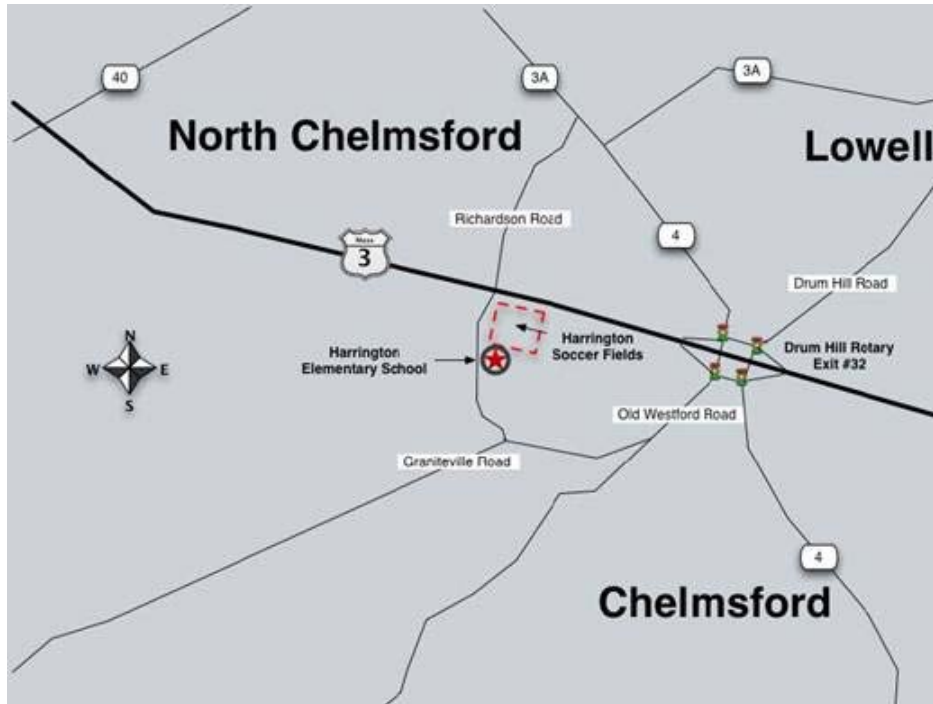

Harrington Soccer Fields are adjacent to Harrington Elementary School, at 120 Richardson Road, Chelmsford MA 01863.

Roberts Field is located across from 1 School Street, Chelmsford MA 01824.

Highland Soccer Fields are located at the corner of Fiske Ave & John Street, Chelmsford MA 01863.

Murphy Soccer Fields are reached by a driveway opposite the intersection of Raymond and Mill Roads, Chelmsford MA 01824.

South Row Fields are located behind South Row School at 250 Boston Road, Chelmsford MA 01824.