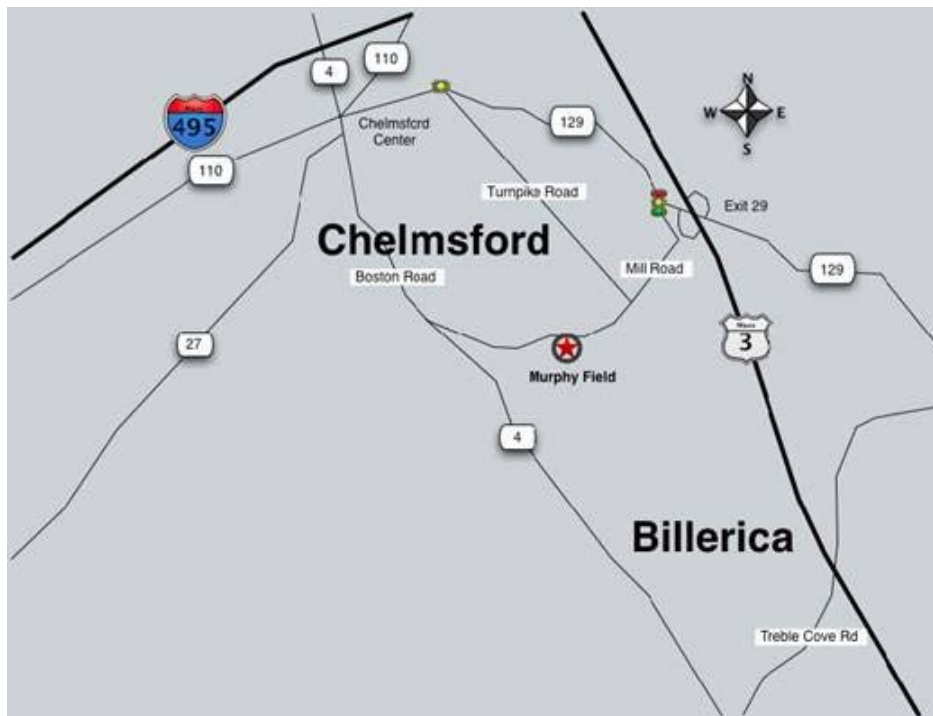

Harrington Soccer Fields are adjacent to Harrington Elementary School, at 120 Richardson Road, Chelmsford MA 01863.

Roberts Field is located across from 1 School Street, Chelmsford MA 01824.

Highland Soccer Fields are located at the corner of Fiske Ave & John Street, Chelmsford MA 01863.

Murphy Soccer Fields are reached by a driveway opposite the intersection of Raymond and Mill Roads, Chelmsford MA 01824.

South Row Fields are located behind South Row School at 250 Boston Road, Chelmsford MA 01824.