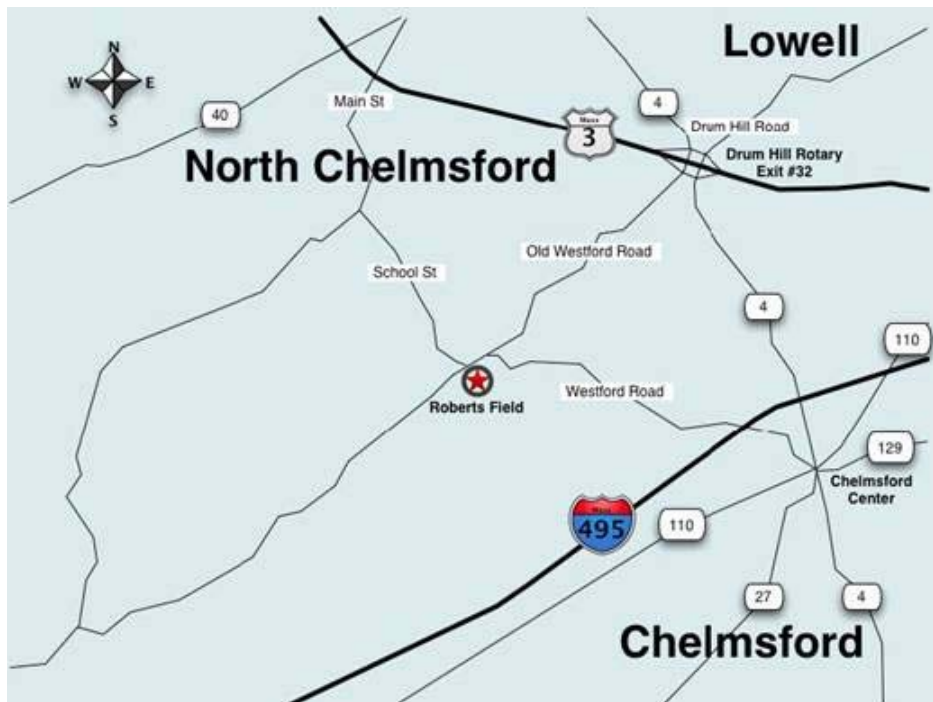

Harrington Soccer Fields are adjacent to Harrington Elementary School, at 120 Richardson Road, Chelmsford MA 01863.

Roberts Field is located across from 1 School Street, Chelmsford MA 01824.

Highland Soccer Fields are located at the corner of Fiske Ave & John Street, Chelmsford MA 01863.

Murphy Soccer Fields are reached by a driveway opposite the intersection of Raymond and Mill Roads, Chelmsford MA 01824.

South Row Fields are located behind South Row School at 250 Boston Road, Chelmsford MA 01824.